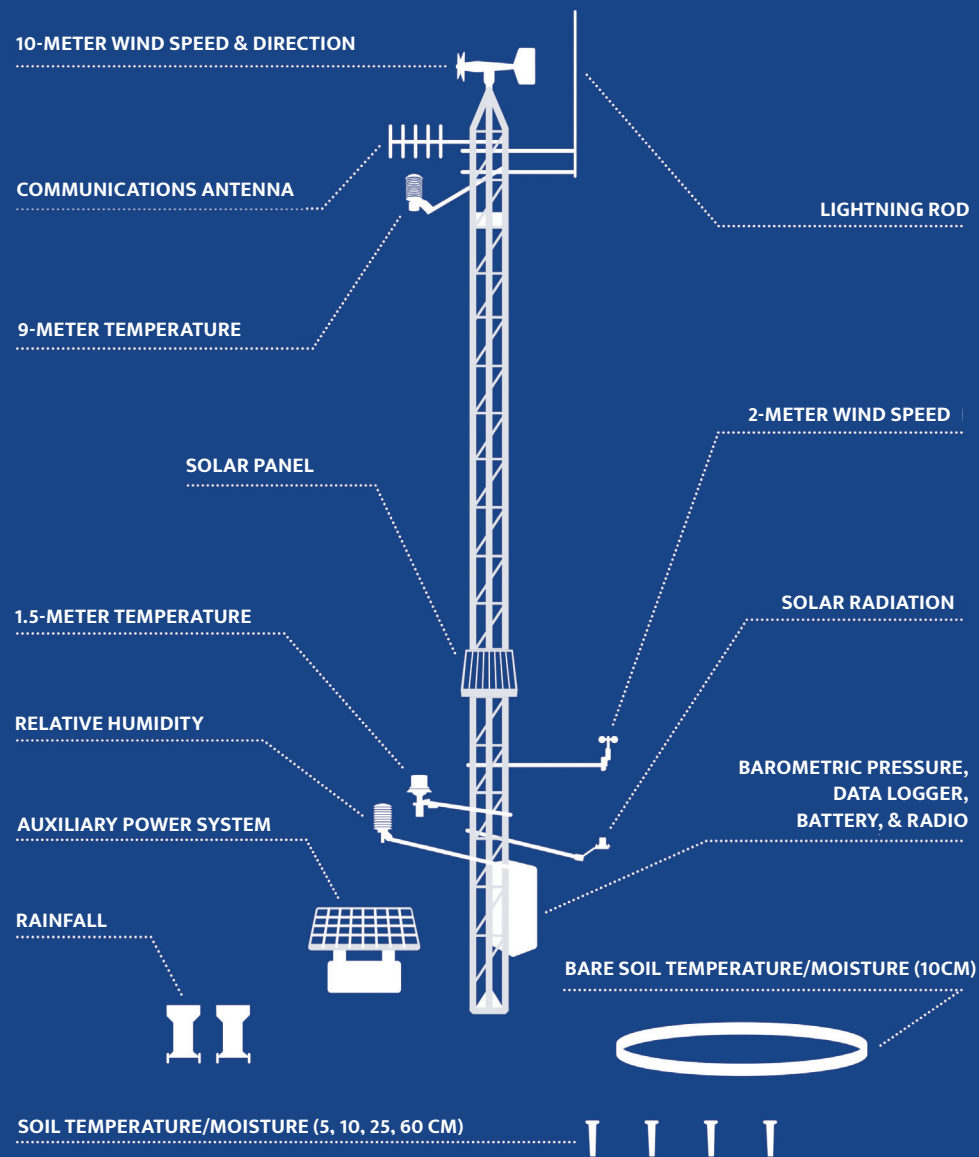

The **Oklahoma Mesonet** is a world-class network of environmental monitoring stations. The network was designed and implemented by scientists at the University of Oklahoma (OU) and at Oklahoma State University (OSU). The Oklahoma Mesonet consists of **120 automated stations** covering Oklahoma. There is at least one Mesonet station in each of Oklahoma's **77 counties**.

www.mesonet.org

Cover photo by Steve Thompson